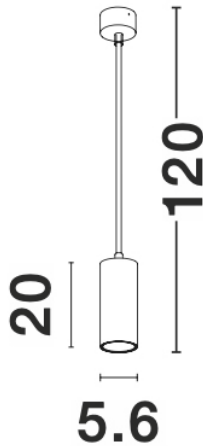

COMPATIBLE WITH

— On/Off Driver: N/A

— Triac Driver: N/A

— Dali Driver: N/A

GENERAL INFORMATION

Product Code	9419422
Product Category	Ceiling GU10
Product Family	Aila
Mounting Location	Ceiling
Application Environment	Indoor

DIMENSION & WEIGHT

LxWxH (cm)	D: 5,6 H: 120
Cut out (cm)	0
Weight (Kgr)	0.36

MATERIAL & COLOR

Product Color	Black
Body Material	Aluminium
Cover Material	N/A

APPLICATION & MOUNTING

Ambient Working Temp.	45 C
Type of Protection	IP20
Protection Class IK	N/A
Dimmable	N/A
Type of Dimming (Optional)	N/A
Mounting type	Surface
Mounting Depth (cm)	Ceiling
Led Module Replaceable	Yes
Light Source	LED GU10 / MR16
Adjustable	No

NOVA LUCE S.A

Schimatari Viotias
32009, Greece

+30 22620 58 121
+30 22620 56 743

info@novaluce.com
www.novaluce.com